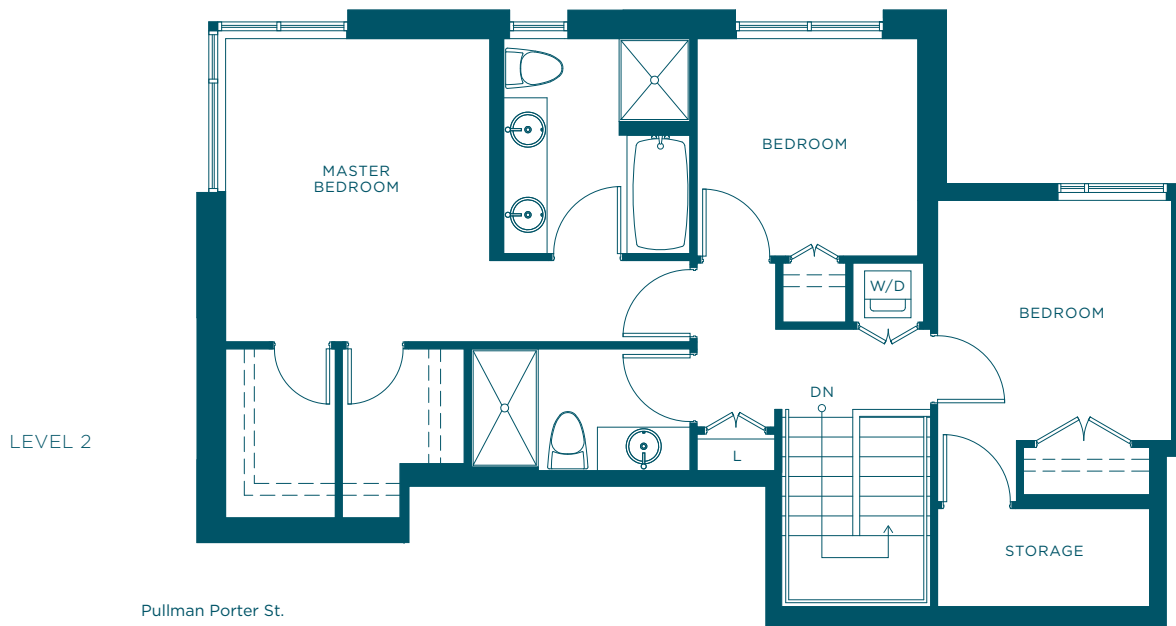

TH1672

3 BEDROOM
Interior | 1582 Sq.Ft.
Exterior | 78 Sq.Ft.

NAVÍO™
NORTH

LEVEL 1 & 2

Concert reserves the right to make modifications and changes to floor plans, project design, specifications and features. Final suite size, dimensions, and floorplans are approximate and may vary. E.&O.E. May 2016