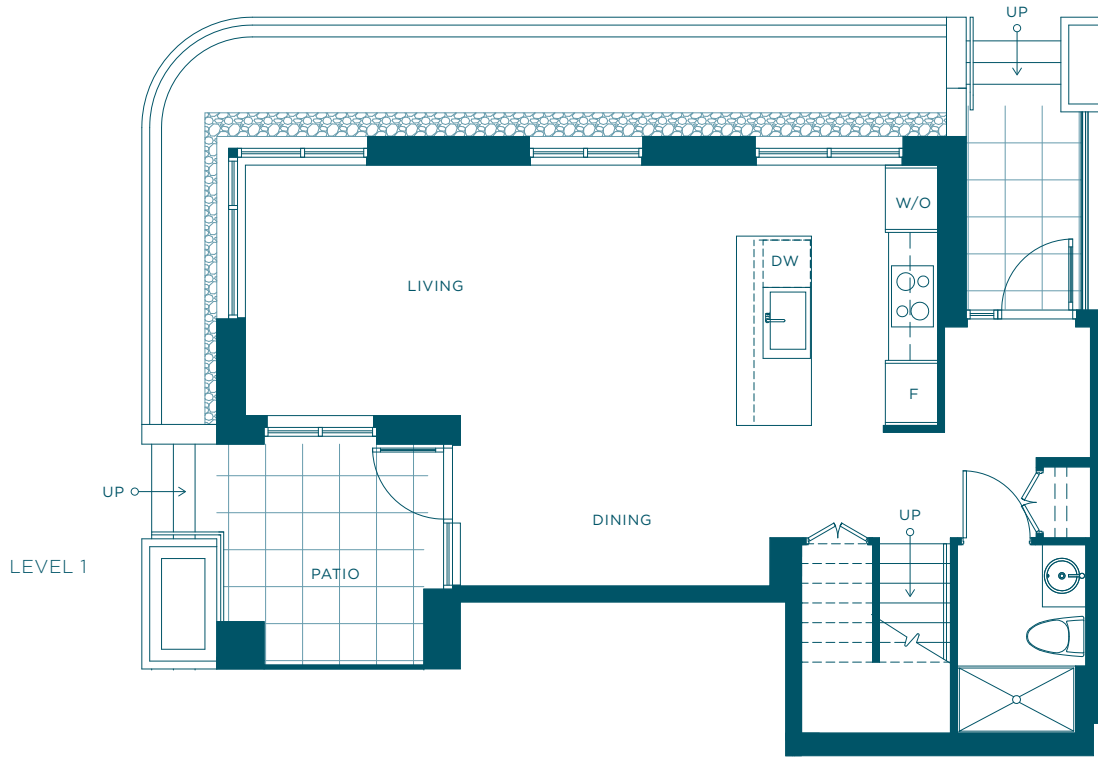

TH1672

3 BEDROOM
Interior | 1582 Sq.Ft.
Exterior | 78 Sq.Ft.

NAVÍO™
NORTH

LEVEL 1 & 2

Concert reserves the right to make modifications and changes to floor plans, project design, specifications and features. Final suite size, dimensions, and floorplans are approximate and may vary. E.&O.E. May 2016