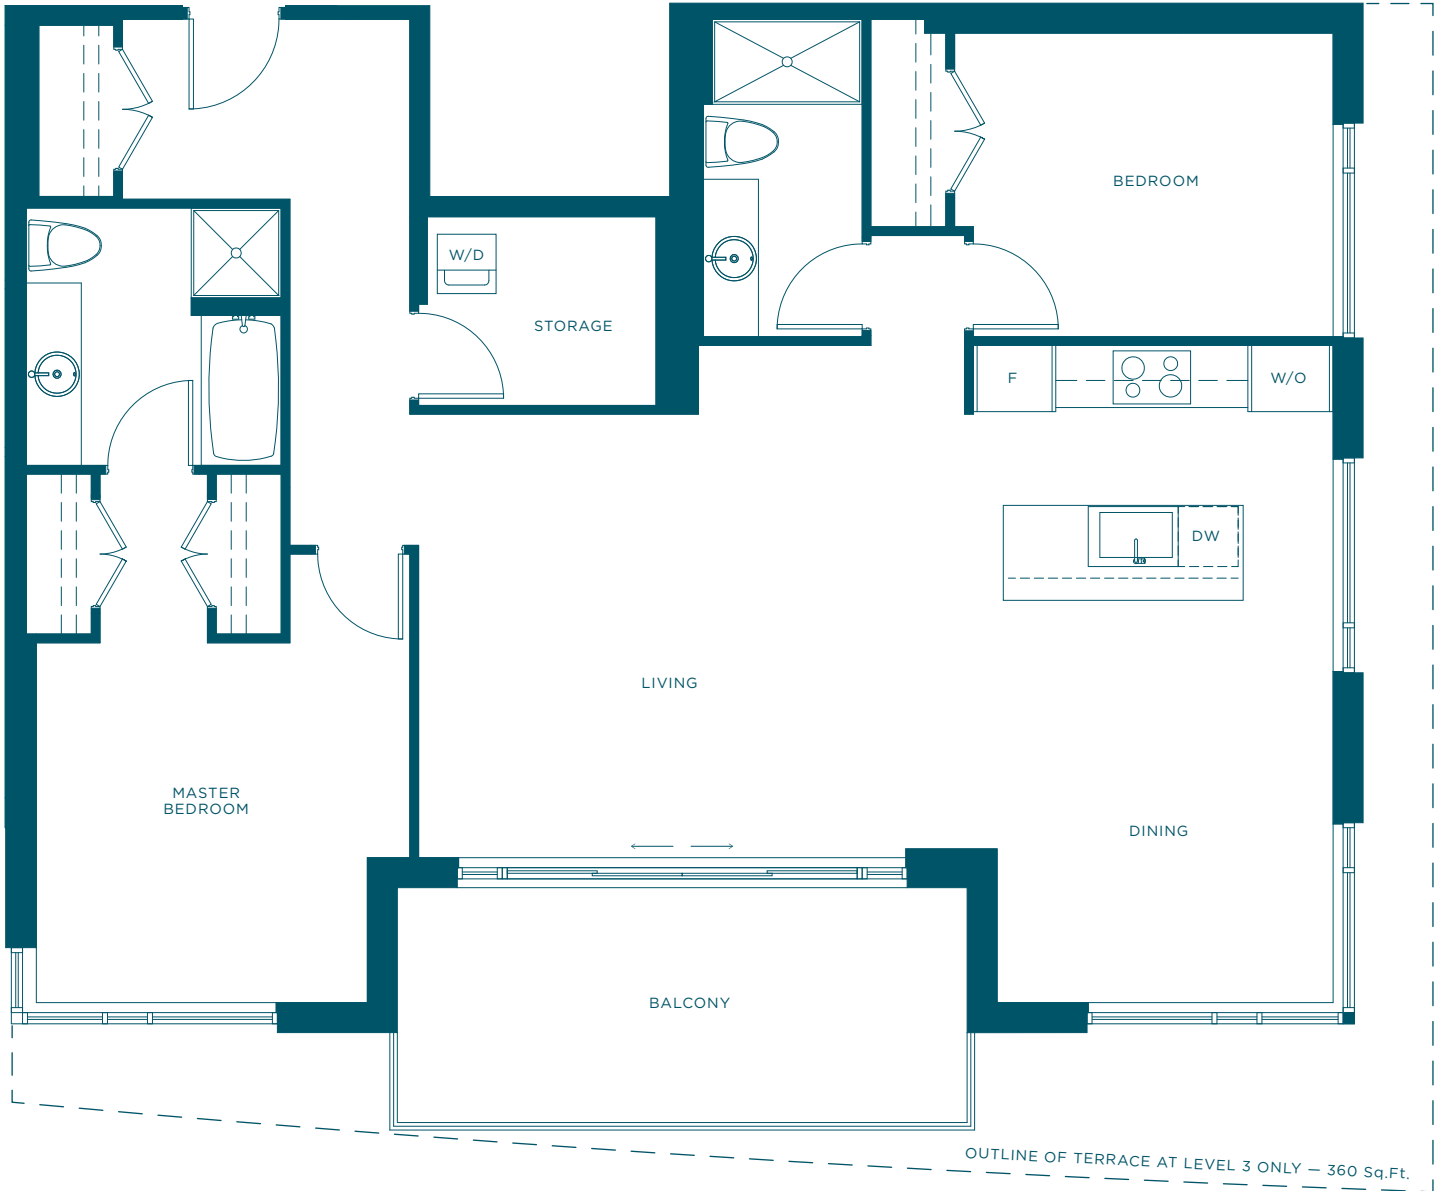

C5 | 03

2 BEDROOM

Interior | 1382 Sq.Ft.

Exterior | 149 Sq.Ft.

NAVÍO[™] NORTH

LEVEL 3-10

Concert reserves the right to make modifications and changes to floor plans, project design, specifications and features. Final suite size, dimensions, and floorplans are approximate and may vary. E.&O.E. May 2016