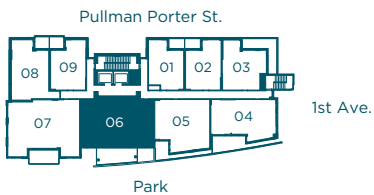

C4 | 06

2 BEDROOM
Interior | 1197 Sq.Ft.
Exterior | 211 Sq.Ft.

NAVÍO™
SOUTH

LEVEL 3-12

Concert reserves the right to make modifications and changes to floor plans, project design, specifications and features. Final suite size, dimensions, and floorplans are approximate and may vary. E.&O.E. May 2016