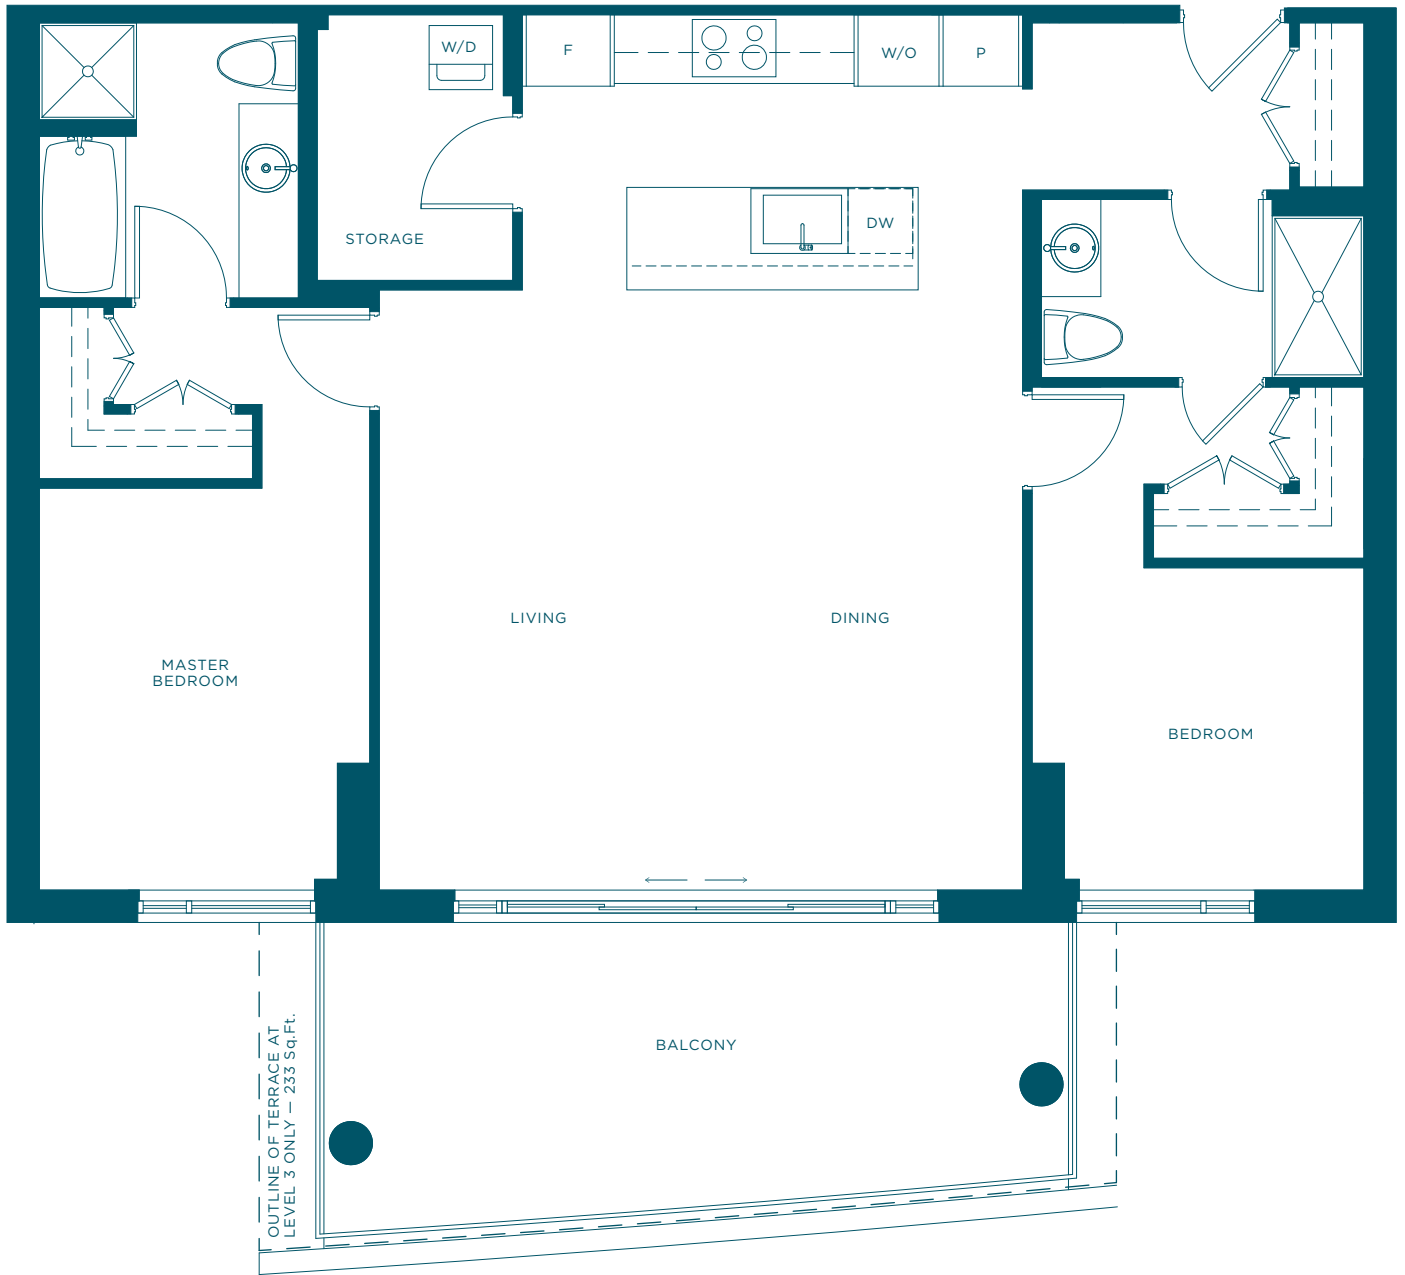

C4 | 06

2 BEDROOM
Interior | 1197 Sq.Ft.
Exterior | 211 Sq.Ft.

NAVÍO™
SOUTH

LEVEL 3-12

Concert reserves the right to make modifications and changes to floor plans, project design, specifications and features. Final suite size, dimensions, and floorplans are approximate and may vary. E.&O.E. May 2016