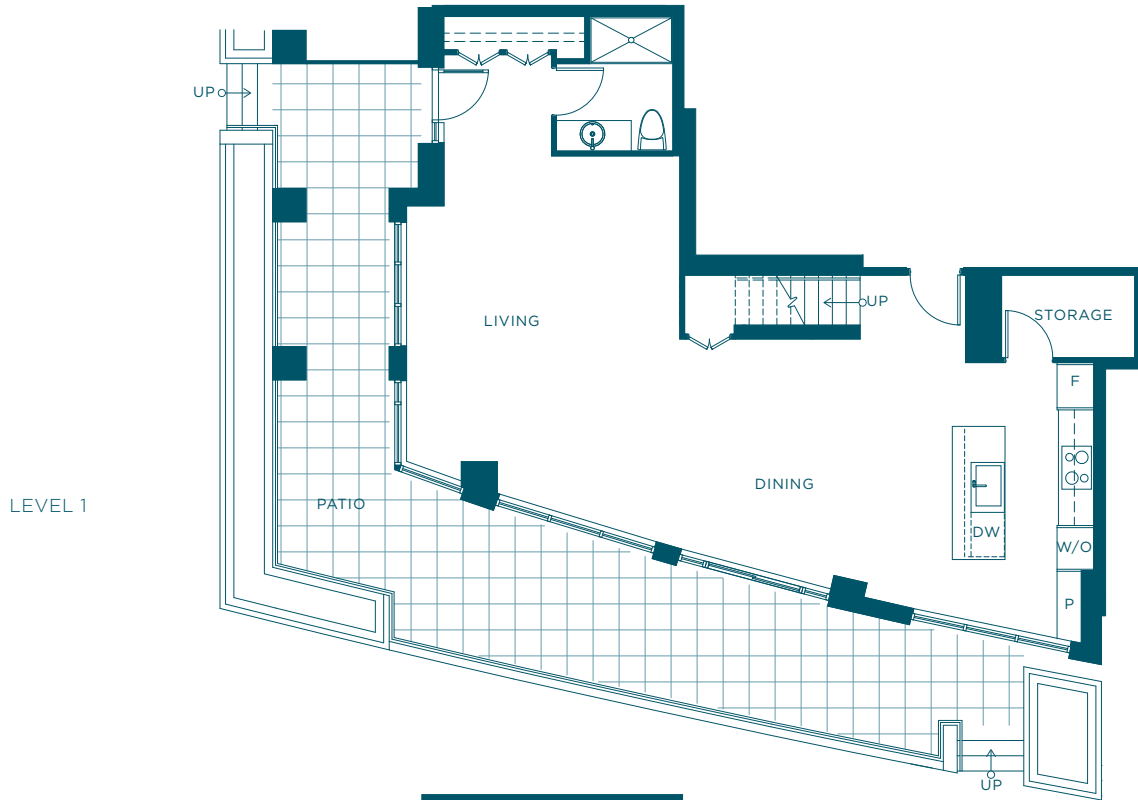

TH6

3 BEDROOM

Interior | 2138 Sq.Ft.

Exterior | 540 Sq.Ft.

NAVÍO NORTH

LEVEL 1 & 2

Concert reserves the right to make modifications and changes to floor plans, project design, specifications and features. Final suite size, dimensions, and floorplans are approximate and may vary. E.&O.E. May 2016