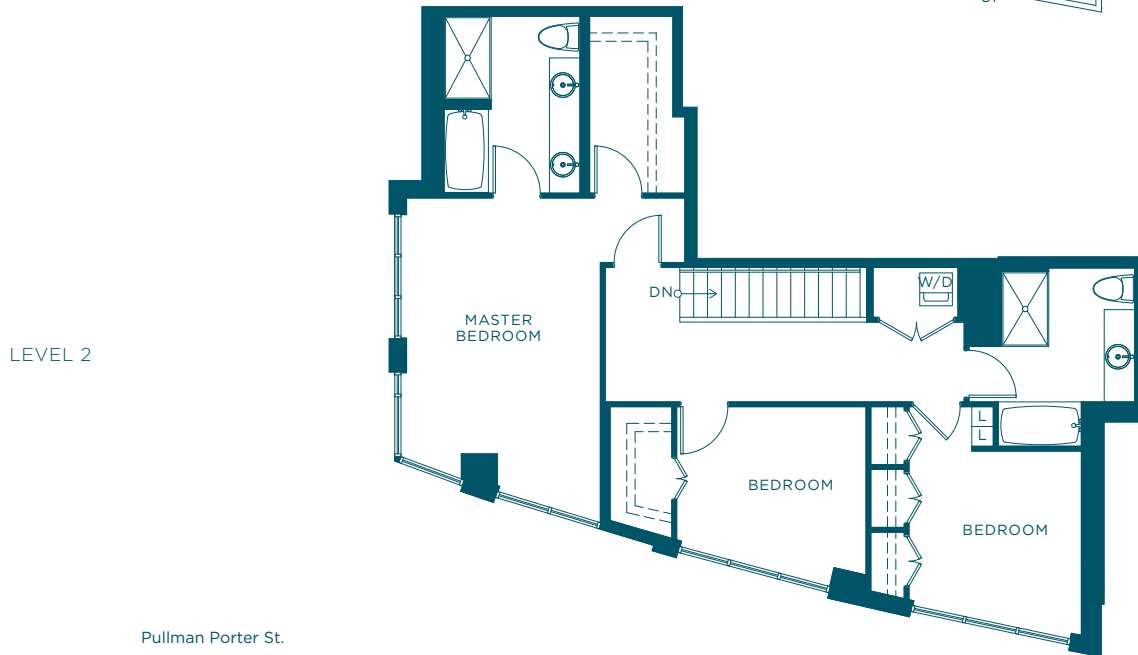

TH6

3 BEDROOM

Interior | 2138 Sq.Ft.

Exterior | 540 Sq.Ft.

NAVÍO NORTH

LEVEL 1 & 2

Concert reserves the right to make modifications and changes to floor plans, project design, specifications and features. Final suite size, dimensions, and floorplans are approximate and may vary. E.&O.E. May 2016